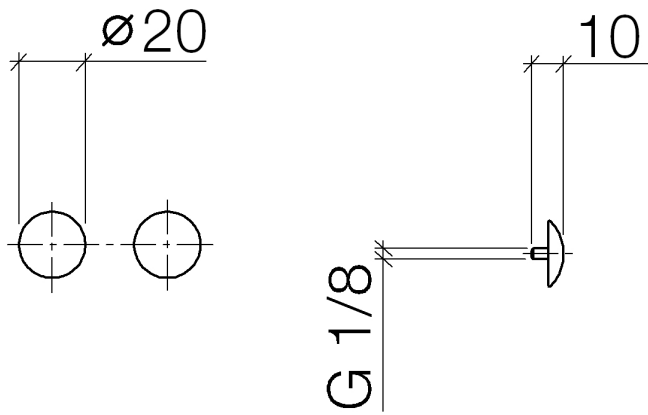

Decorative caps for Perfecto - Matte Black

IMO

12 801 970

• 1 pair

Including retaining screws available under order no.
12 800 970-FF

Fits: IMO, LULU, MADISON, MEM, TARA,
CL.1, LISSÉ, VAIA, META, CYO

	Matte Black	12 801 970-33
	Chrome	12 801 970-00
	Brushed Platinum	12 801 970-06
	Platinum	12 801 970-08
	Durabrand (23kt Gold)	12 801 970-09
	Dark Chrome	12 801 970-19
	Light Gold	12 801 970-26
	Brushed Light Gold	12 801 970-27
	Brushed Durabrand (23kt Gold)	12 801 970-28
	Brushed Bronze	12 801 970-42
	Brushed Champagne (22kt Gold)	12 801 970-46
	Champagne (22kt Gold)	12 801 970-47
	Brushed Chrome	12 801 970-93
	Brushed Dark Platinum	12 801 970-99

12 801 970

12 801 970

Parts for other
finishes can be found
here: [Chrome](#)

Spare parts list

No.	Item Number	Name	Quantity used	Delivery time
1	09 30 30 060-33	screw	2	60